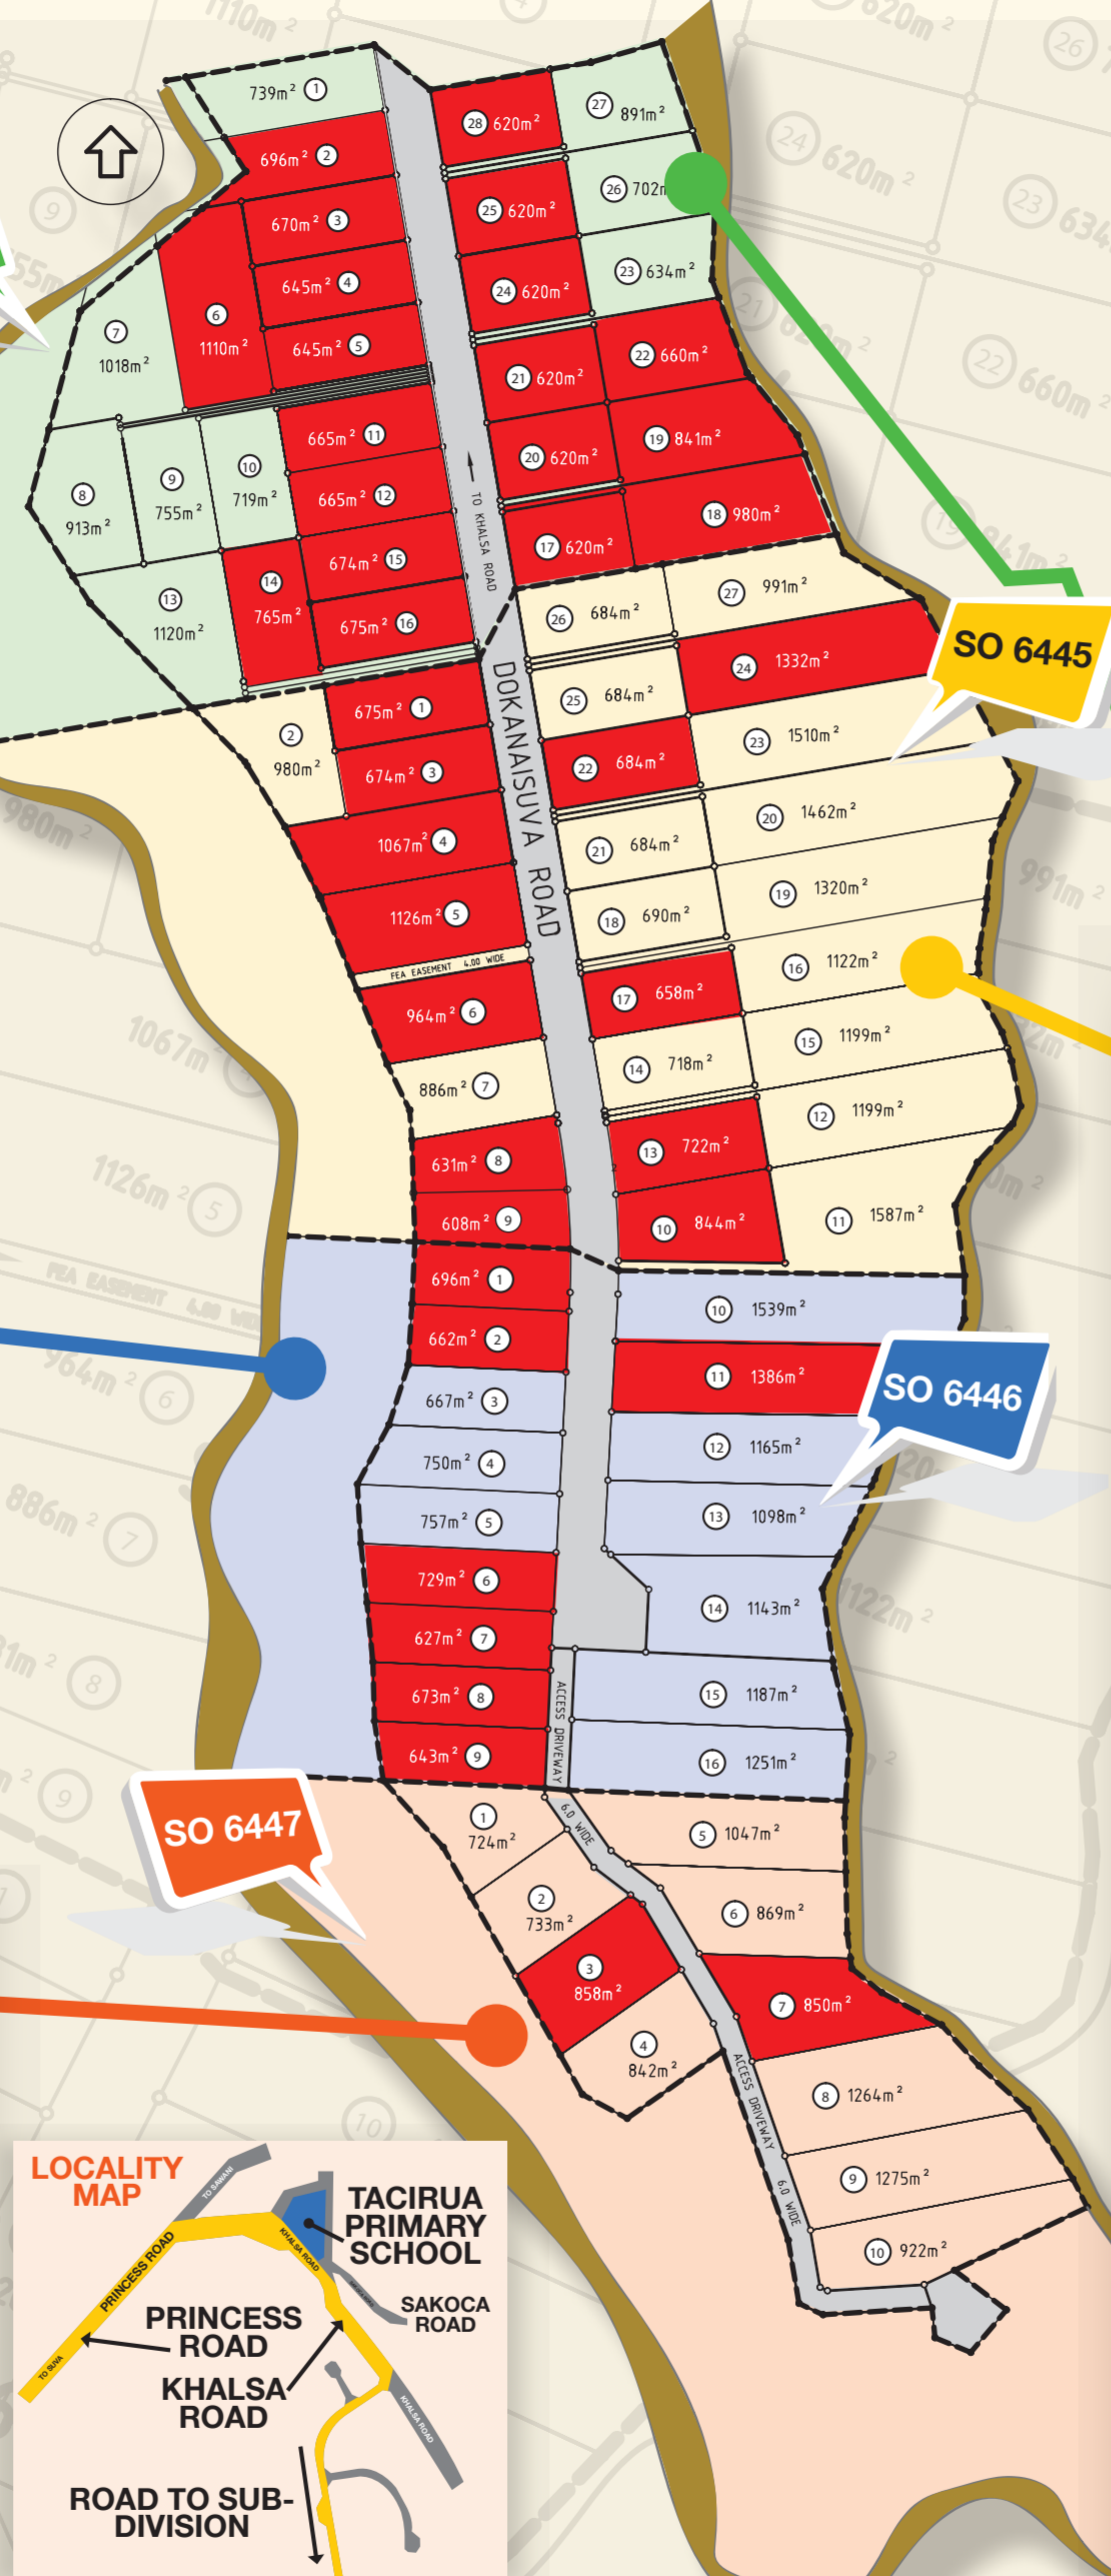

LOT NUMBER AND SIZE			
SO No.	LOT No.	AREA	SELLING PRICE
6447	1	724m ²	\$88,000 VIP
6447	2	733m ²	\$81,000 VIP
6447	SOLD	858	SOLD
6447	4	842m ²	\$94,000 VIP
6447	5	1047m ²	\$100,000 VIP
6447	6	869m ²	\$72,000 VIP
6447	SOLD	850	SOLD
6447	8	1264m ²	\$110,000 VIP
6447	9	1275m ²	\$84,500 VIP
6447	10	922m ²	\$80,000 VIP

Are You Looking For Prime Land To Build That Dream Home On?

Our 600 – 1587sqm lots are ideally located in an exclusive section with panoramic ocean views. Limited number of lots left. Call us now.

LOT NUMBER AND SIZE			
SO No.	LOT No.	AREA	SELLING PRICE
6445	SOLD	675	SOLD
6445	2	980m ²	\$91,500 VIP
6445	SOLD	674	SOLD
6445	SOLD	1067	SOLD
6445	SOLD	1126	SOLD
6445	SOLD	964	SOLD
6445	7	886m ²	\$90,000 VIP
6445	SOLD	631	SOLD
6445	SOLD	608	SOLD
6445	SOLD	844	SOLD
6445	11	1587m ²	\$111,000 VIP
6445	12	1199m ²	\$106,000 VIP
6445	SOLD	722	SOLD
6445	14	718m ²	\$86,000 VIP
6445	15	1199m ²	\$112,000 VIP
6445	16	1122m ²	\$105,000 VIP
6445	SOLD	658	SOLD
6445	18	690m ²	\$82,000 VIP
6445	19	1320m ²	\$105,000 VIP
6445	20	1462m ²	\$119,500 VIP
6445	21	684m ²	\$83,000 VIP
6445	SOLD	684	SOLD
6445	23	1510m ²	\$120,000 VIP
6445	SOLD	1332	SOLD
6445	25	684m ²	\$84,000 VIP
6445	26	684m ²	\$60,000 VIP
6445	27	991m ²	\$100,000 VIP

LOT NUMBER AND SIZE			
SO No.	LOT No.	AREA	PURPOSE
6444	1	739m ²	\$80,000 VIP
6444	SOLD	696	SOLD
6444	SOLD	670	SOLD
6444	SOLD	645	SOLD
6444	SOLD	645	SOLD
6444	SOLD	1110	SOLD
6444	7	1018m ²	\$81,500 VIP
6444	8	913m ²	\$80,500 VIP
6444	9	755m ²	\$76,500 VIP
6444	10	719m ²	\$79,500 VIP
6444	SOLD	665	SOLD
6444	SOLD	665	SOLD
6444	13	1120m ²	\$97,000 VIP
6444	SOLD	765	SOLD
6444	SOLD	674	SOLD
6444	SOLD	675	SOLD
6444	SOLD	620	SOLD
6444	SOLD	980	SOLD
6444	SOLD	841	SOLD
6444	SOLD	620	SOLD
6444	SOLD	620	SOLD
6444	23	634m ²	\$56,000 VIP
6444	SOLD	620	SOLD
6444	SOLD	620	SOLD
6444	26	702m ²	\$60,000 VIP
6444	27	891m ²	\$74,000 VIP
6444	SOLD	620	SOLD